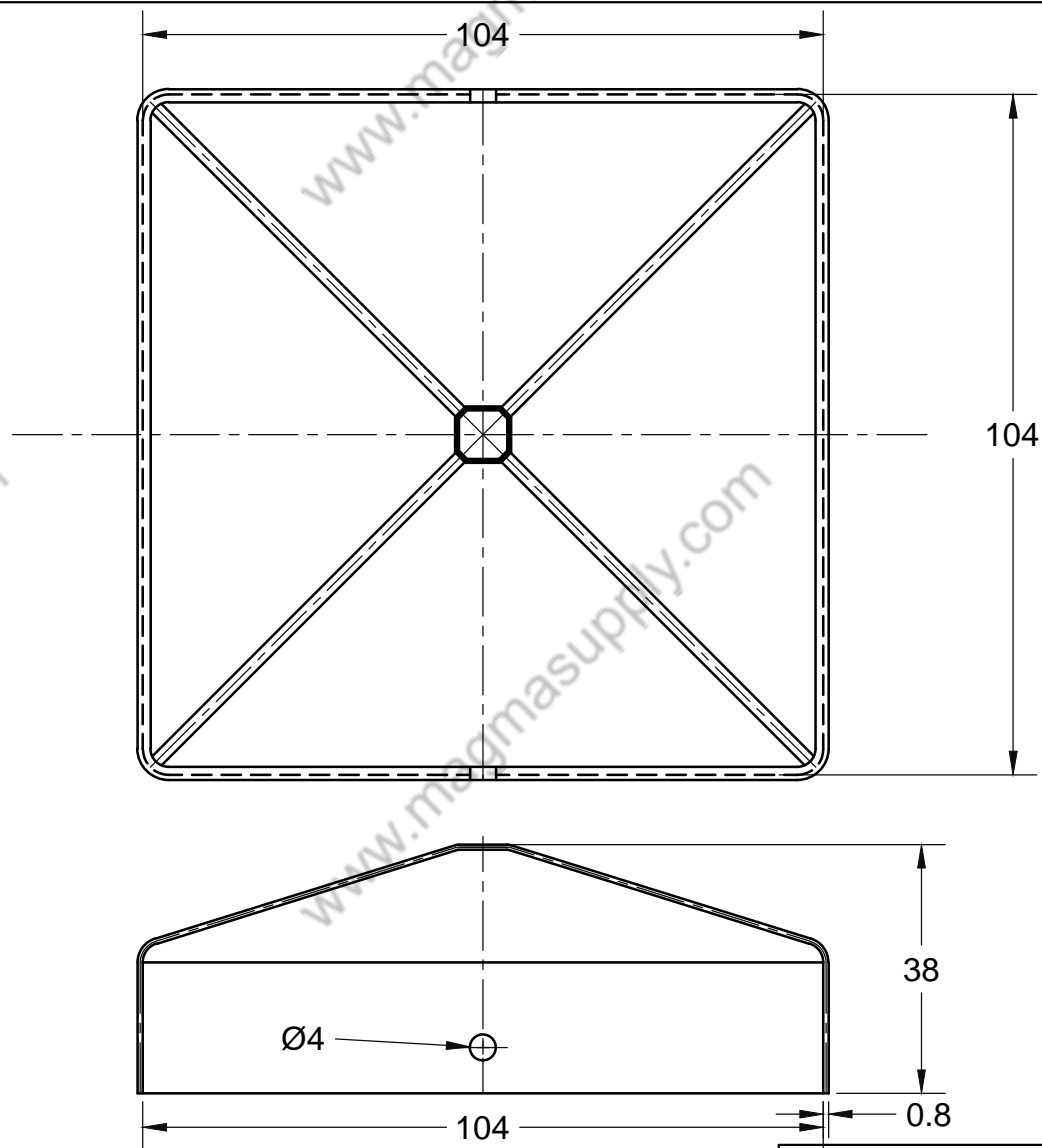

ITEM CODE: MSF401		MAGMA INDUSTRIAL SUPPLY LTD BC, CANADA	
NAME: POST CAP 3.5"			
DATE: 24/07/2018	DRN BY: R.K.	CHECKED BY:	APPROVED BY:
ALL DIMENSION IN MM	REV. NO. 00	SCALE 1:1	

ITEM CODE: MSF402	MAGMA INDUSTRIAL SUPPLY LTD		
NAME: POST CAP 4"	BC, CANADA		
DATE: 24/07/2018	DRN BY: R.K.	CHECKED BY:	APPROVED BY:
ALL DIMENSION IN MM	REV. NO. 00	SCALE 1:1	

ITEM CODE: MSF403	MAGMA INDUSTRIAL SUPPLY LTD		
NAME: POST CAP 5.5"	BC, CANADA		
DATE: 24/07/2018	DRN BY: R.K.	CHECKED BY:	APPROVED BY:
ALL DIMENSION IN MM	REV. NO. 00	SCALE 1:1	

ITEM CODE DETAIL	
ITEM CODE	POST CAP SIZE
MSF401	BLACK P/C 3.1/2"
MSF402	BLACK P/C 4"
MSF403	BLACK P/C 5.1/2"
MSF404	BLACK P/C 6.1/4"
MSF421	S/S 3.1/2"
MSF422	S/S 4"
MSF423	S/S 5.1/2"
MSF424	S/S 6.1/4"

ITEM CODE: MSF404	MAGMA INDUSTRIAL SUPPLY LTD		
NAME: POST CAP 6.1/4"	BC, CANADA		
DATE: 24/05/2023	DRN BY: R.K.	CHECKED BY:	APPROVED BY:
ALL DIMENSION IN MM	REV. NO. 00	SCALE 1:1	