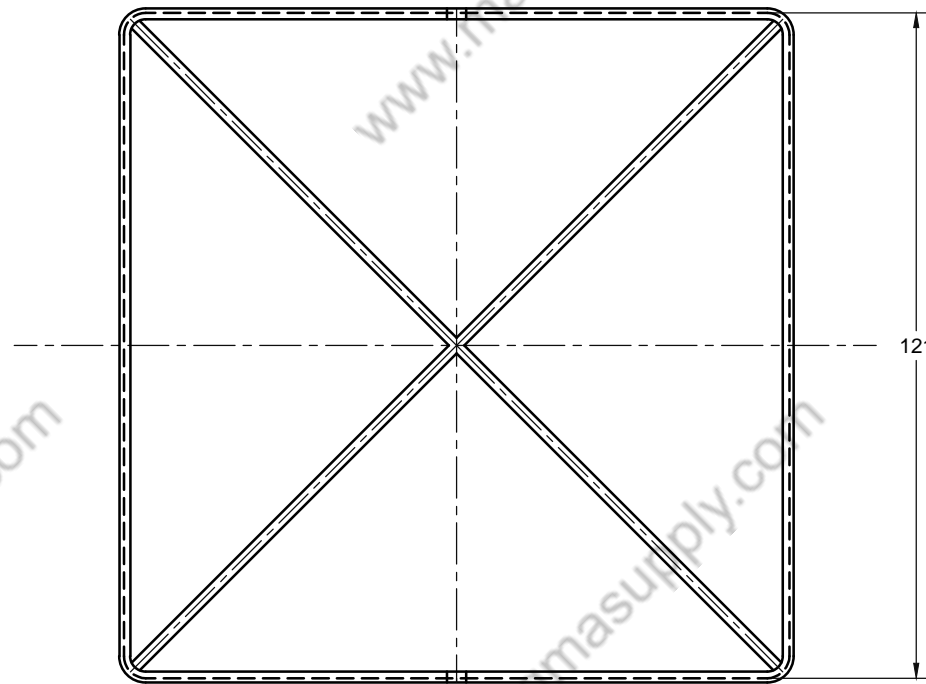

ITEM CODE: MSF401		MAGMA INDUSTRIAL SUPPLY LTD BC, CANADA	
NAME: POST CAP 3.5"			
DATE: 24/07/2018	DRN BY: R.K.	CHECKED BY:	APPROVED BY:
ALL DIMENSION IN MM	REV. NO. 00	SCALE 1:1	

ITEM CODE: MSF402	MAGMA INDUSTRIAL SUPPLY LTD		
NAME: POST CAP 4"	BC, CANADA		
DATE: 24/07/2018	DRN BY: R.K.	CHECKED BY:	APPROVED BY:
ALL DIMENSION IN MM	REV. NO. 00	SCALE 1:1	

ITEM CODE: MSF403	MAGMA INDUSTRIAL SUPPLY LTD		
NAME: POST CAP 5.5"	BC, CANADA		
DATE: 24/07/2018	DRN BY: R.K.	CHECKED BY:	APPROVED BY:
ALL DIMENSION IN MM	REV. NO. 00	SCALE 1:1	

ITEM CODE DETAIL	
ITEM CODE	POST CAP SIZE
MSF401	BLACK P/C 3.1/2"
MSF402	BLACK P/C 4"
MSF403	BLACK P/C 5.1/2"
MSF404	BLACK P/C 6.1/4"
MSF421	S/S 3.1/2"
MSF422	S/S 4"
MSF423	S/S 5.1/2"
MSF424	S/S 6.1/4"

ITEM CODE: MSF404	MAGMA INDUSTRIAL SUPPLY LTD		
NAME: POST CAP 6.1/4"	BC, CANADA		
DATE: 24/05/2023	DRN BY: R.K.	CHECKED BY:	APPROVED BY:
ALL DIMENSION IN MM	REV. NO. 00	SCALE 1:1	