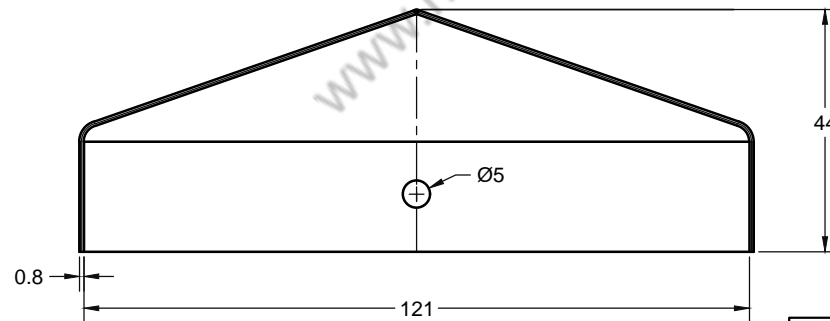

ITEM CODE: MSF401		MAGMA INDUSTRIAL SUPPLY LTD BC, CANADA	
NAME: POST CAP 3.5"			
DATE: 24/07/2018	DRN BY: R.K.	CHECKED BY:	APPROVED BY:
ALL DIMENSION IN MM	REV. NO. 00	SCALE 1:1	

ITEM CODE: MSF402	MAGMA INDUSTRIAL SUPPLY LTD		
NAME: POST CAP 4"	BC, CANADA		
DATE: 24/07/2018	DRN BY: R.K.	CHECKED BY:	APPROVED BY:
ALL DIMENSION IN MM	REV. NO. 00	SCALE 1:1	

ITEM CODE: MSF403	MAGMA INDUSTRIAL SUPPLY LTD		
NAME: POST CAP 5.5"	BC, CANADA		
DATE: 24/07/2018	DRN BY: R.K.	CHECKED BY:	APPROVED BY:
ALL DIMENSION IN MM	REV. NO. 00	SCALE 1:1	

ITEM CODE DETAIL	
ITEM CODE	POST CAP SIZE
MSF401	BLACK P/C 3.1/2"
MSF402	BLACK P/C 4"
MSF403	BLACK P/C 5.1/2"
MSF404	BLACK P/C 6.1/4"
MSF421	S/S 3.1/2"
MSF422	S/S 4"
MSF423	S/S 5.1/2"
MSF424	S/S 6.1/4"

ITEM CODE: MSF404	MAGMA INDUSTRIAL SUPPLY LTD		
NAME: POST CAP 6.1/4"	BC, CANADA		
DATE: 24/05/2023	DRN BY: R.K.	CHECKED BY:	APPROVED BY:
ALL DIMENSION IN MM	REV. NO. 00	SCALE 1:1	