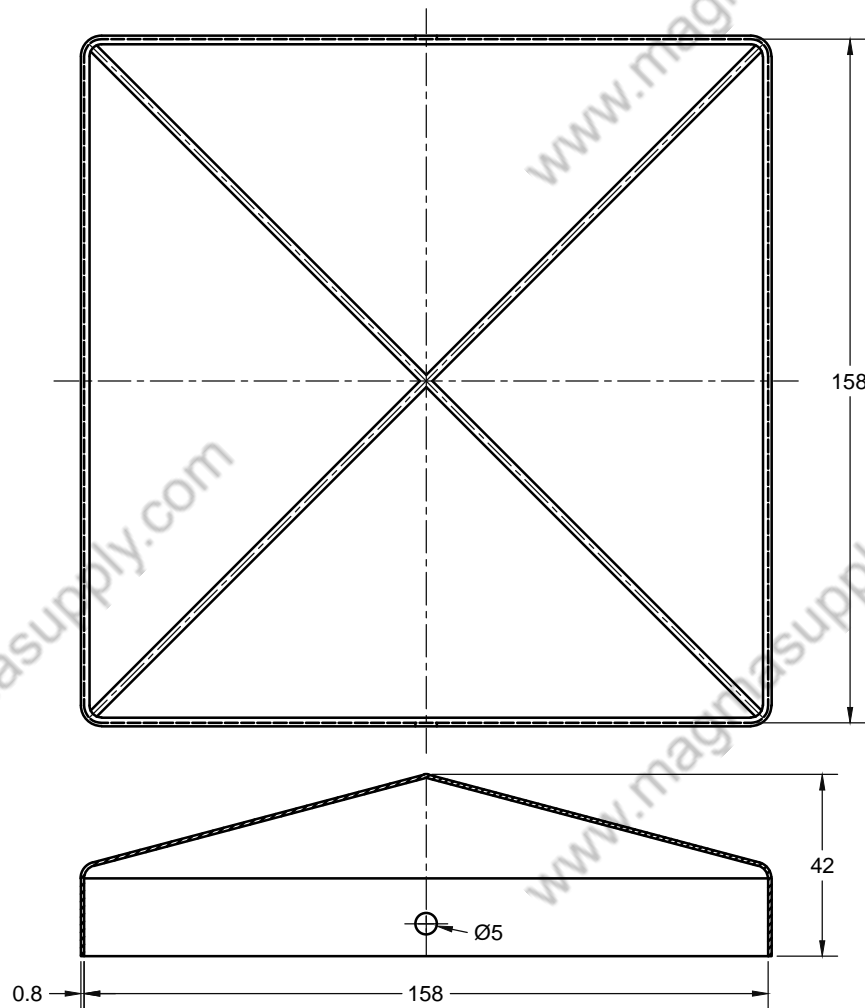

ITEM CODE: MSF401		MAGMA INDUSTRIAL SUPPLY LTD BC, CANADA	
NAME: POST CAP 3.5"			
DATE: 24/07/2018	DRN BY: R.K.	CHECKED BY:	APPROVED BY:
ALL DIMENSION IN MM	REV. NO. 00	SCALE 1:1	

ITEM CODE: MSF402	MAGMA INDUSTRIAL SUPPLY LTD		
NAME: POST CAP 4"	BC, CANADA		
DATE: 24/07/2018	DRN BY: R.K.	CHECKED BY:	APPROVED BY:
ALL DIMENSION IN MM	REV. NO. 00	SCALE 1:1	

ITEM CODE: MSF403	MAGMA INDUSTRIAL SUPPLY LTD		
NAME: POST CAP 5.5"	BC, CANADA		
DATE: 24/07/2018	DRN BY: R.K.	CHECKED BY:	APPROVED BY:
ALL DIMENSION IN MM	REV. NO. 00	SCALE 1:1	

ITEM CODE DETAIL	
ITEM CODE	POST CAP SIZE
MSF401	BLACK P/C 3.1/2"
MSF402	BLACK P/C 4"
MSF403	BLACK P/C 5.1/2"
MSF404	BLACK P/C 6.1/4"
MSF421	S/S 3.1/2"
MSF422	S/S 4"
MSF423	S/S 5.1/2"
MSF424	S/S 6.1/4"

ITEM CODE: MSF404	MAGMA INDUSTRIAL SUPPLY LTD		
NAME: POST CAP 6.1/4"	BC, CANADA		
DATE: 24/05/2023	DRN BY: R.K.	CHECKED BY:	APPROVED BY:
ALL DIMENSION IN MM	REV. NO. 00	SCALE 1:1	